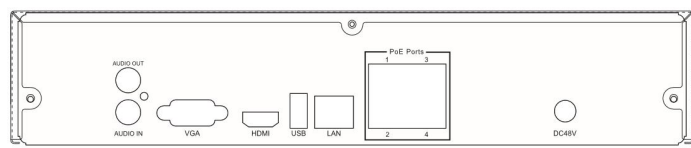

Rear Panel

Model#: NVR-SB4ME-4P		
System	Compression	Standard H.265
	OS	Embedded Linux
Video	Network Input	4 CH IPC input
	Bandwidth	40Mbps
	Network Access Format	5MP / 4MP / 3MP / 1080P / 960P / 720P@25 / 30fps
	Output	HDMI x 1: 4K x 2K/ 1920 x 1080/1280 x 1024 VGA x1: 1920x1080/ 1280 x 1024
Audio	Network Input	4 CH IPC audio input
	2-way Audio	RCA x 1
	Local Output	RCA x 1
Record	Record Stream	Dual stream recording
	Resolution	5MP / 4MP / 3MP / 1080P / 960P / 720P
	Mode	Manual, timer, motion, sensor
Playback	Simultaneous Playback	Max 4 CH
	Search	Time slice / time / event / tag search
	Smart Search	Highlighted color to display the camera record in a certain period of time, different colors refers to different record events
	Function	Play, pause, FF, FB, digital zoom, etc.
Alarm	Mode	Manual, sensor, motion, exception
	Input	Support IPC alarm input
	Output	Support IPC alarm output
	Triggering	Record, Snap, Preset, e-mail, ect
Network	Interface	RJ45 10 / 100 Mbps x 1
	PoE Port	RJ45 x 4
	Protocol	TCP / IP, PPPoE, DHCP, DNS, DDNS, UPnP, NTP, SMTP
	Web Client	Max 10 users online
Mobile Device	OS	IOS, Android
Storage	HDD	SATA x1, 6TB Max per Hard Drive
Backup	Local Backup	U disk, USB mobile HDD
	Network Backup	Yes
Port	USB	USB 2.0 x 2 (one in the front panel and the other in the rear panel)
	Remote Controller	Yes
Others	Power Supply	DC48V
	Consumption	≤ 5W (without HDD)
	Dimensions	12 x 11 x 2.2 (W x D x H) in
	Environment	-10 °C ~ 50 °C 10% ~ 90% humidity