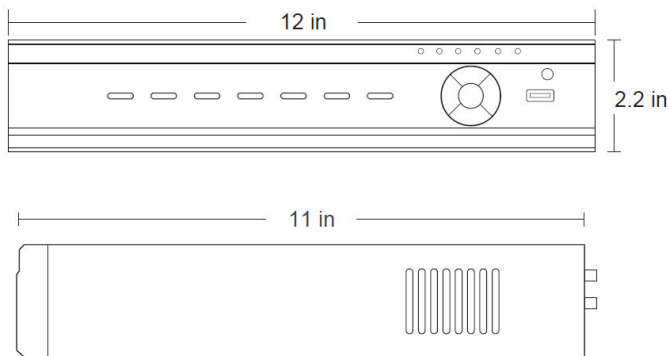

### Key Features:

- Support 4ch 1MP(720p) - 5MP Inputs
- H.265 high profile compression format
- Intuitive, user-friendly GUI with Modular Design
- Recording Modes in Manual, motion, sensor or timer
- Search video: by time, event, time slice and tag search
- Express backup options
- Remote Monitoring via Browser or CMS
- Mobile Viewing Via Sibell Mobile App on IOS & Android
- NAT function & QRCode scan to set up mobile viewing
- 4 PoE ports for Direct Camera Connection & Power
- Dual Stream Technology

### Dimensions: