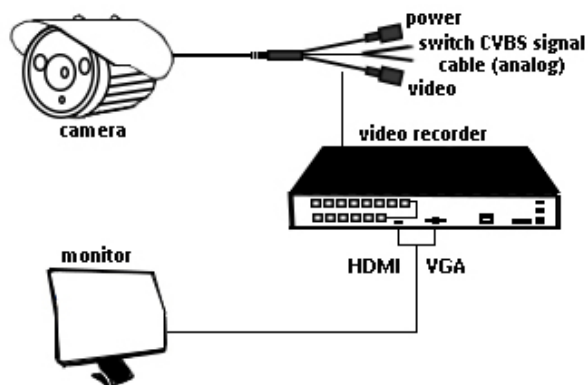

Main Features

- **Auto Gain control (AGC)**
  Built-In Auto gain control circuit.
  The color camera can get high definition picture in low Lux condition.
- **Auto Electronic Shutter**
  Built-In auto electronic shutter function
  The color camera's AES speed can reach 1/100,000s.
- **Gama Characteristic**
  Camera Gama Characteristic is 0.45
- **Scanning Mode**
  NTSC or PAL mode.

Power supply must pass safety certification and its output,current, voltage polarity and operating temperature must meet requirement for this equipment.

Please install lightning protection devices or cut off the power in thunder and lightning conditions

To capture high-quality video and pictures,please make sure the network connection is stable and smooth.

Device connection