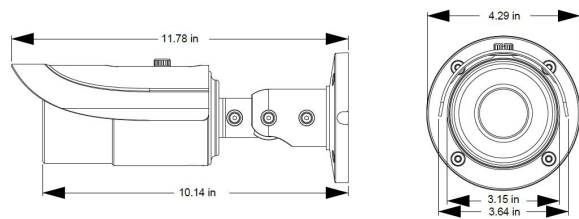

Dimensions:

Compatible Camera Mounts:

Part#: JB-SB-BR

Part#: JB-SB-UNIR

Model#: IPVD-SB5IRVA	
Camera	
Image Sensor	1 / 1.8 "CMOS
Image Size	2592 x 1944
Electronic Shutter	1 / 25 s ~ 1 / 100000 s
Min. Illumination	0.01 lux @F1.2,AGC ON; 0 lux with IR
Lens	3.6~10mm
Day & Night	ICR
Wide Dynamic Range	Digital WDR
Digital NR	2D / 3D DNR
Angle Adjustment	Pan : Any Angle
Image	
Video Compression	H.265/ MJPEG
Resolution	5MP (2592 × 1944), 4MP (2560×1440), 3MP (2304×1296),1080P (1920×1080), 720P (1280×720), D1, CIF, 480×240
Multi-stream	5MP(1~30fps) / 2560 × 1440 (1~30fps) 1080P (1~30fps) / 720P(1~30fps) D1(1~60fps) / CIF(1~30fps) D1(1~30fps) / CIF(1~30fps)/ 480 × 240(1~30fps)
Bit rate	16 Kbps ~ 40 Mbps
Encode Mode	VBR / CBR
Quality	Five levels under VBR; Freely adjustable under CBR
Image Settings	ROI, Saturation, Brightness, Chroma, Contrast, Wide Dynamic, Sharpen, NR, etc. Adjustable through client software or web browser
Audio Compression	G.711A / U
ROI	Support independent ROI configuration of each stream
Interfaces	
Network	Gigabit ethernet network port (RJ45 x 1), 10M / 100M / 1000M self-adaptive
Audio	Two-way audio (MIC IN × 1, MIC OUT x 1)
Video Output	CVBS video output (BNC × 1)
Storage Card	Support SD card, up to 64GB
RS485	Yes
Alarm	Input: 1ch Output: 1ch
Functions	
Remote Monitoring	IE browsing,CMS remote control
Online Connection	Support simultaneous monitoring for up to 10 users; Support multi-stream real time transmission
Protocol	TCP / IP, UDP, DHCP, NTP, R Protocol TSP, PPPoE, DDNS, SMTP, FTP
Interface Protocol	ONVIF, GB-T / 28181-2011
Storage	SD card local storage, network remote storage
Smart Alarm	Motion Alarm, Sensor Alarm
PTZ	RS485 x 1
PoE	Yes
IR Distance	95 ~ 160ft (30-50m)
Water-proof	IP66
Other	
Power Supply	DC 12V / PoE
Power Consumption	< 3W
IR Consumption ON	< 7.5W
Operating Environment	- 20 °C ~ 50 °C,10 % ~ 90 % humidity
Dimensions (mm)	ø 109 × 284
Weight (net)	1132g