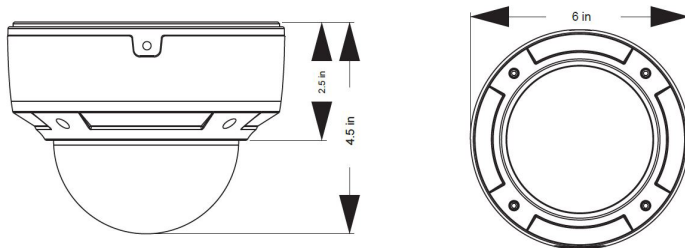

Dimensions:

Compatible Camera Mounts:

Part#: JB-SB-VDR

Part#: WM-SB-VD

Specification Subject to change without Notice*

Model#: IPVD-SB4IRZA	
Camera	
Image Sensor	1/3 "CMOS
Image Size	2688 x 1520
Electronic Shutter	1 / 25 s ~ 1 / 100000 s
Min. Illumination	0.05 lux @F1.2,AGC ON; 0 lux with IR
Lens	3.3~12mm
Angle Adjustment	Pan : 0°~360°, Tilt : 0°~77°, Rotation : 0°~360°
Image	
Video Compression	H.265/ H.264 / MJPEG
Resolution	4MP (2560×1440), 3MP (2304×1296),1080P (1920×1080), 720P (1280×720), D1, CIF, 480×240
Main stream	60Hz : (1 ~ 30fps) / 1080P(1 ~ 30fps) / 720P(1 ~ 30fps) 4MP 4MP 3MP(1 ~ 30fps) / 50Hz : (1 ~ 25fps) / 3MP(1 ~ 25fps) / 1080P(1 ~ 25fps) / 720P(1 ~ 25fps)
Bit rate	64 Kbps ~ 10 Mbps
Encode Mode	VBR / CBR
Quality	Five levels under VBR; Freely adjustable under CBR
Image Settings	ROI, Saturation, Brightness, Chroma, Contrast, Wide Dynamic, Sharpen, NR, etc. Adjustable through client software or web browser
Interfaces	
Network	RJ45
Audio	Two-way audio (MIC IN × 1, MIC OUT × 1)
Video Output	CVBS video output (BNC × 1)
Storage Card	Support TF card, up to 128GB
RS485	Yes
Alarm	Input: 1ch Output: 1ch
Functions	
Remote Monitoring	IE browsing, CMS remote control
Online Connection	Support simultaneous monitoring for up to 10 users; Support multi-stream real time transmission
Protocol	TCP / IP, UDP, DHCP, NTP, R Protocol TSP, PPPoE, DDNS, SMTP, FTP
Storage	Network remote storage
Smart Alarm	Motion Alarm
Day & Night	ICR
PoE	Yes
IR Distance	65-95ft (20~30m)
Water-proof	IP66
Other	
Power Supply	DC 12V / PoE
Power Consumption	< 2.5W
IR Consumption ON	< 5W
Operating Environment	- 20 °C ~ 50 °C, 10 % ~ 90 % humidity
Dimensions (mm)	ø 150 × 114
Weight (net)	1030g