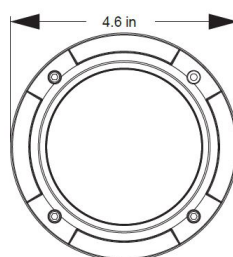

## Key Features:

- 4 Mega Pixel ( 2560 x 1440 )
- H.265 video encoding
- IP66 & IK10 ingress protection
- ICR auto switch, true day / night
- 30 ~ 65 feet IR night view distance
- 3D DNR, digital WDR
- ROI coding
- Supports local CVBS video output and one-way audio
- Supports PoE power supply
- Supports smart phone, iPad, remote monitoring
- Supports three streams

## Dimensions: