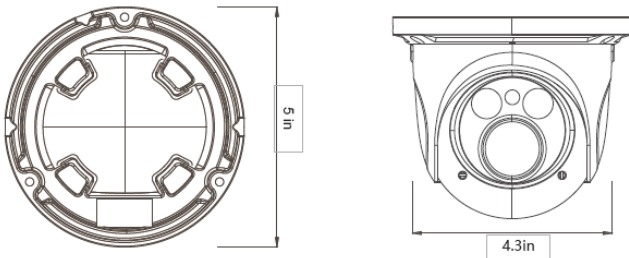

## 2mp IP Vari-focal Eyeball Dome Weatherproof with IR

Model#: IPOD-SBS2IRV	
<b>Camera</b>	
Image Sensor	1 / 2.8 "CMOS
Image Size	1920 x 1080
Electronic Shutter	1 / 25 s ~ 1 / 100000 s
Min. Illumination	Color : 0.002 lux @F1.2,AGC ON; B / W : 0.0002 lux @F1.2,AGC ON
Lens	2.8-12 mm @ F1.4-2.8, horizontal field of view :95.7° ~ 35.9°
Lens Mount	φ 14
Day & Night	ICR
Wide Dynamic Range	digital WDR
Digital NR	3D DNR
Angle Adjustment	Pan : 0°~360°, Tilt : 0°~90°, Rotation : 0°~360°
<b>Image</b>	
Video Compression	H.264 / MJPEG
H.264 Compression Standard	Baseline Profile / Main Profile / High Profile
Resolution	1080P ( 1920 x 1080 ), 720P ( 1280 x 720 ), D1, CIF, 480 x 240
Main stream	60Hz : 1080P ( 1 ~ 30fps ) / 720P ( 1 ~ 30fps ) 50Hz : 1080P ( 1 ~ 25fps ) / 720P ( 1 ~ 25fps )
Bit rate	128Kbps ~ 6Mbps
Encode Mode	VBR / CBR
Quality	Five levels under VBR; Freely adjustable under CBR
Image Settings	ROI, Saturation, Brightness, Chroma, Contrast, Wide Dynamic, Sharpen, NR, etc. adjustable through client software or web browser
ROI	Each ROI to be configured separately
<b>Interfaces</b>	
Network	RJ45
<b>Functions</b>	
Remote Monitoring	IE browsing, CMS remote control
Online Connection	Support simultaneous monitoring for up to 10 users; Support multi-stream real time transmission
Protocol	TCP/IP, UDP, DHCP, NTP, RTSP, DDNS, SMTP, FTP
Interface Protocol	ONVIF
Storage	Network remote storage
Smart Alarm	Motion Alarm
PoE	Yes
IR Distance	65-98ft (20-30m)
Water-proof	IP66
<b>Other</b>	
Power Supply	DC 12V / PoE
Power Consumption	< 3W
IR Consumption ON	< 5W
Operating Environment	- 20 °C ~ 50 °C, 10 % ~ 90 % humidity
Dimensions ( mm )	φ 109 × 130
Weight ( net )	687g

### Dimensions: