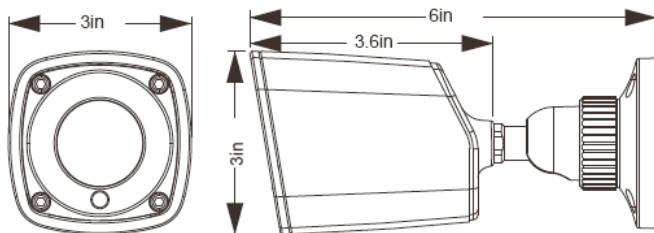

IPOB-SB2IRE: Specifications

2mp IP Network Bullet Camera Weatherproof with IR

Key Features:

- 2 Mega Pixel 1080P (1920 x 1080)
- Max. Resolution: 1920 x 1080
- ICR auto switch, true day / night
- 33 ~ 66 feet IR night view distance
- 3D DNR, digital WDR
- ROI coding
- Supports PoE power supply
- Supports smart phone, iPad, remote monitoring
- Supports three streams

Dimensions:

Compatible Camera Mounts:

Part Number: JB-SB-BR

Model#: IPOB-SB2IRE	
Camera	
Image Sensor	1 / 2.8 "CMOS
Image Size	1920 x 1080
Electronic Shutter	1 / 25 s ~ 1 / 100000 s
Min. Illumination	0.1 lux @F1.2,AGC ON; 0 lux with IR
Lens	3.6 mm @ F1.6, angle of view: 79°
Lens Mount	M12
Day & Night	ICR
Wide Dynamic Range	Digital WDR
Digital NR	3D DNR
Angle Adjustment	Any Angle
Image	
Video Compression	H.264 / MJPEG
Resolution	1080P (1920x1080),720P (1280x720) D1,CIF(480x240)
Main stream	60Hz : 1080P(1 ~ 30fps) / 720P(1 ~ 30fps) 50Hz : 1080P(1 ~ 25fps) / 720P(1 ~ 25fps)
Bit rate	256Kbps ~ 5Mbps
Encode Mode	VBR / CBR
Quality	Five levels under VBR; Freely adjustable under CBR
Image Settings	ROI, Saturation, Brightness, Chroma, Contrast, Wide Dynamic, Sharpen, NR,etc. Adjustable through client software or web browser
ROI	3 ROI
Interfaces	
Network	RJ45
Functions	
Remote Monitoring	IE browsing,CMS remote control
Online Connection	Support simultaneous monitoring for up to 3 users; Support multi-stream real time transmission
Protocol	TCP / IP, UDP, DHCP, NTP, RTSP, DDNS, SMTP,FTP
Interface Protocol	ONVIF
Storage	Network remote storage
Smart Alarm	Motion Alarm
PoE	Yes
IR Distance	33-66ft (10~20m)
Water-proof	IP66
Other	
Power Supply	DC 12V / PoE
Power Consumption	< 2W
IR Consumption ON	< 4.5W
Operating Environment	- 20 °C ~ 50 °C,10 % ~ 90 % humidity
Dimensions	ø 3in × 6in (ø 70mm × 156mm)
Weight (net)	608g (1.3lbs)
Installation	Wall mounting, pendent mounting